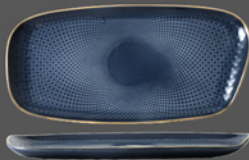

Rect Plate

HS144998 25*2cm 10"
HS145002 30*2cm 12"
HS145003 35*2cm 14"
HS145004 40*2cm 16"