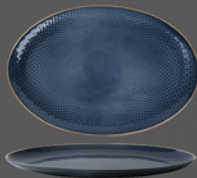

Oval Plate

HS145019 30*2.3cm 12"
HS145020 35*2.5cm 14"
HS145021 40*2.7cm 16"
HS145022 46*2.9CM 18"