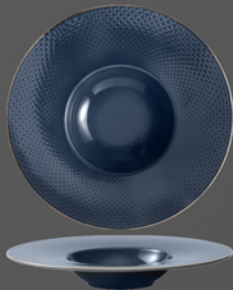

# KALEIDOSCOPE

## 万花筒（蓝加金）

Kaleidoscope Collection have the colors that came from nature, inspired of vast universe and raised curiosity about uncertain world, 3 colors combined naturally for endless imagination.

**Plate**

HS145025 28.2\*5cm 11"

**Soup Plate**

HS145024 27.5\*4cm 11"

**Salad Bowl**

HS144999 18.5\*4cm 7.5"  
HS145000 22\*4.5cm 8.5"  
HS145001 26\*5.5cm 10.5"