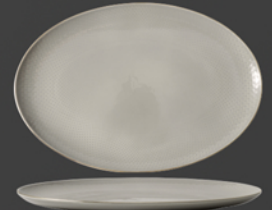

Oval Plate

HS145093 30*2.3cm 12"
HS145094 35*2.5cm 14"
HS145095 40*2.7cm 16"
HS14509 46*2.9cm 18"