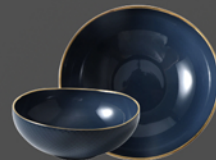

Deep Bowl

HS145030 15*6cm 6"
HS145031 20*7.5cm 8"
HS145032 27*9.5cm 10"